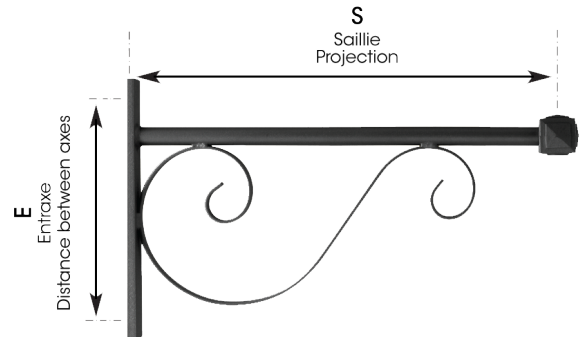

FICHE TECHNIQUE

TECHNICAL SHEET

FAUBOURG

CONSOLE / WALL BRACKET

CARACTÉRISTIQUES TECHNIQUES

MATIÈRE	Fonte d'acier
SAILLIE	580 mm
POIDS	23 kg
FIXATION	Tiges de scellement 14x150, entraxe 345 mm
FINITION	Peinture polyester selon nuancier RAL

TECHNICAL CHARACTERISTICS

MATERIAL	Cast iron
PROJECTION	580 mm
WEIGHT	23 kg
FIXING	Fixing sticks 14x150, distance between axes 345 mm
FINISH	Polyester paint according to RAL color chart