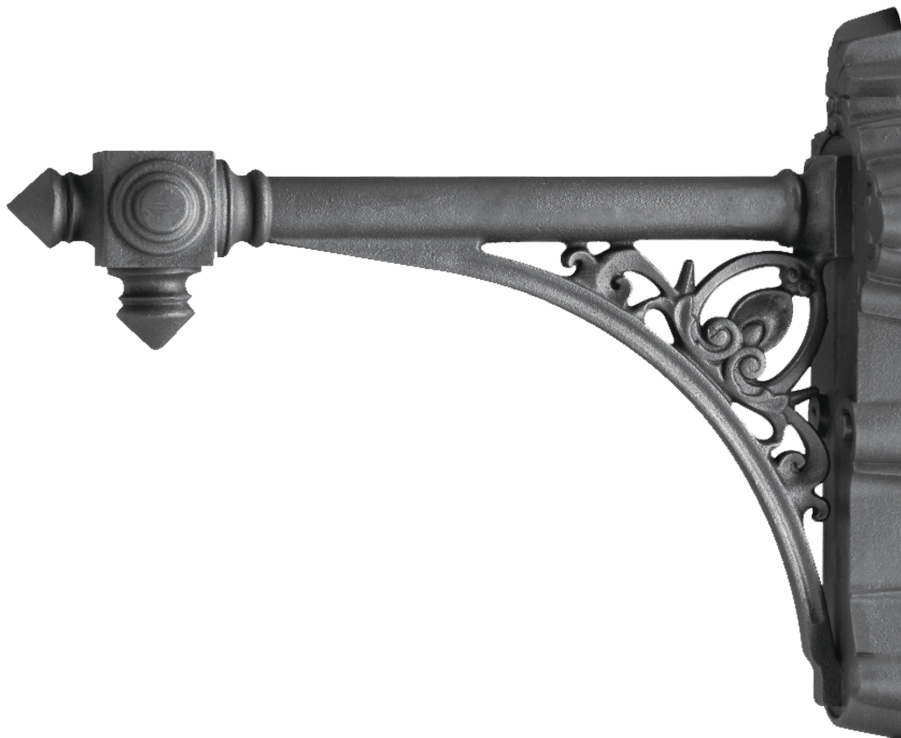

FICHE TECHNIQUE

TECHNICAL SHEET

FAUBOURG

CONSOLE / WALL BRACKET

CARACTÉRISTIQUES TECHNIQUES

MATIÈRE	Fonte d'acier
SAILLIE	580 mm
POIDS	23 kg
FIXATION	Tiges de scellement 14x150, entraxe 345 mm
FINITION	Peinture polyester selon nuancier RAL

TECHNICAL CHARACTERISTICS

MATERIAL	Cast iron
PROJECTION	580 mm
WEIGHT	23 kg
FIXING	Fixing sticks 14x150, distance between axes 345 mm
FINISH	Polyester paint according to RAL color chart